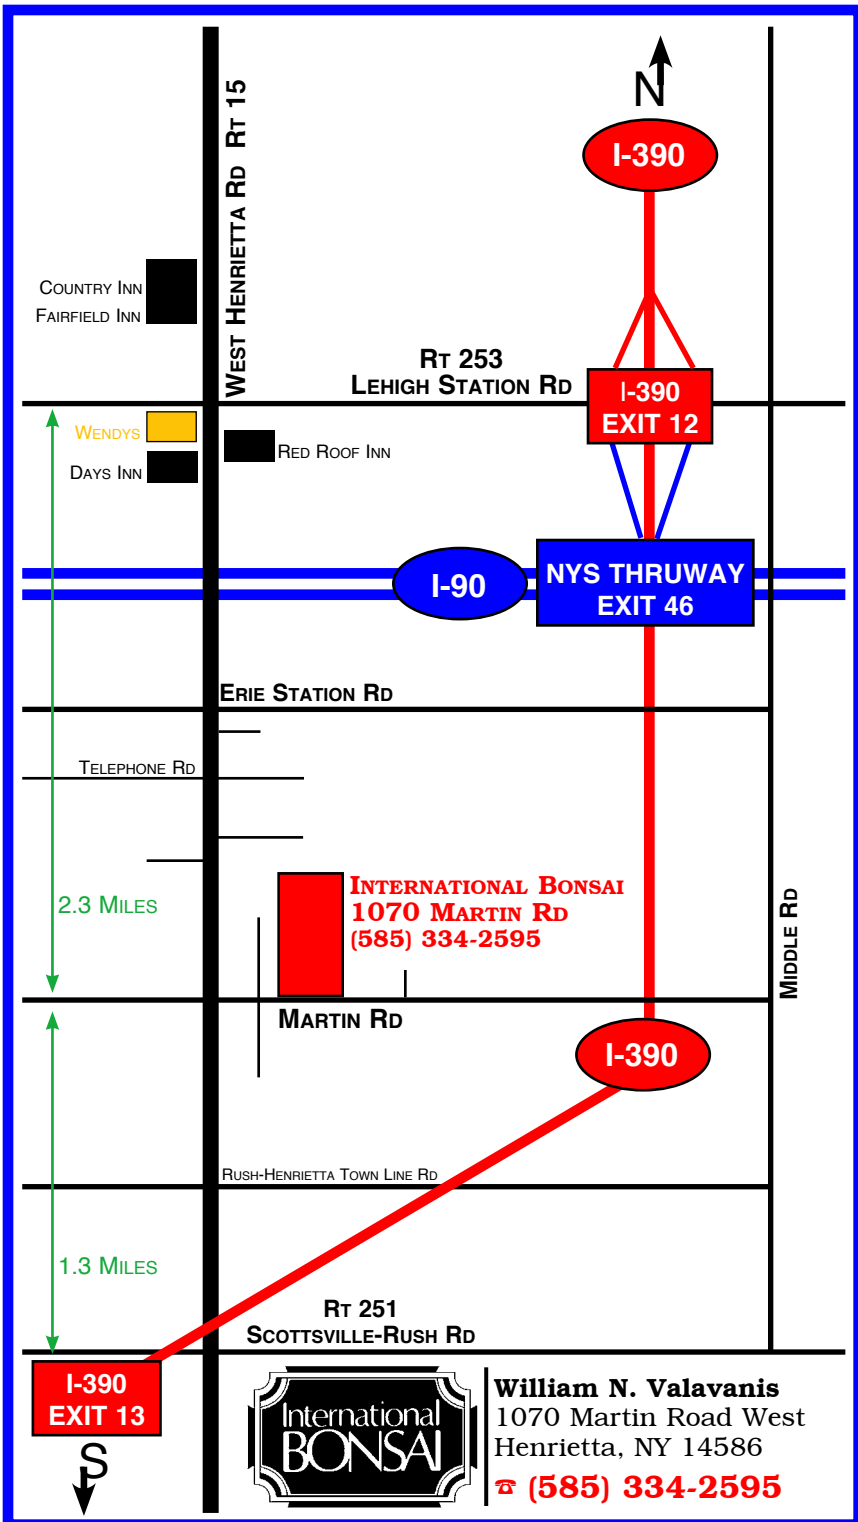

INTERNATIONAL BONSAI ARBORETUM

DRIVING DIRECTIONS

From I-90 (NYS Thruway)

Exit 46 (Henrietta)
 North towards Rochester
 Exit 12 (Lehigh Station Rd)
 Left to corner (Rt 15 West Henrietta Rd)
 Left 2.3 miles to Martin Rd
 Left on to Martin Rd

From Corning (North I-390)

Exit 13 (Scottsville)
 Left to Rt 15 West Henrietta Rd
 Right to Martin Rd
 Right on to Martin Rd

From Rochester (South I-390)

Exit 12 (Lehigh Station Rd)
 Right to corner (Rt 15 West Henrietta Rd)
 Left 1.3 miles to Martin Rd
 Left on to Martin Rd

NEARBY ACCOMMODATIONS

Red Roof Inn

585 359-1100

Country Inn & Suites

585 486-9000

Fairfield Inn

585 334-3350

Days Inn